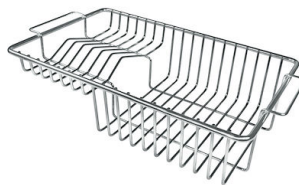

## OPTIONAL ACCESSORIES

**Black grid**  
8100 617

**Black grid**  
8100 651

**Iroko-wood sliding chopping board  
with stainless steel colander**  
8644 044

**Stainless steel perforated tray**  
8151 000  
\* only in combination with the accessory  
8644 101

**HPDE Twin chopping board**  
8644 101

**HDPE Chopping board**  
8657 001

**White bowl**  
8153 100

**Graters kit with ring-holder and  
food collection tray**  
8159 101  
\* only in combination with the accessory  
8644 101

**Glass chopping board**  
8631 300

**Stainless steel plate rack**  
8100 303  
\* only in combination with the accessory  
8644 101

**Stainless steel plate rack**  
8100 201

**Stainless steel plate rack only  
usable in combination with the  
accessories 8644 003**  
8100 154