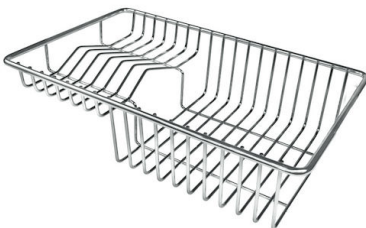

## OPTIONAL ACCESSORIES

**Black grid**  
8100 617

**Black grid**  
8100 651

**Iroko-wood sliding chopping board  
with stainless steel colander**  
8644 044

**Stainless steel perforated tray**  
8151 000  
\* only in combination with the accessory  
8644 101

**HPDE Twin chopping board**  
8644 101

**HDPE Chopping board**  
8657 001

**White bowl**  
8153 100

**Graters kit with ring-holder and  
food collection tray**  
8159 101  
\* only in combination with the accessory  
8644 101

**Glass chopping board**  
8631 300

**Stainless steel plate rack**  
8100 303  
\* only in combination with the accessory  
8644 101

**Stainless steel plate rack**  
8100 201

**Stainless steel plate rack only  
usable in combination with the  
accessories 8644 003**  
8100 154